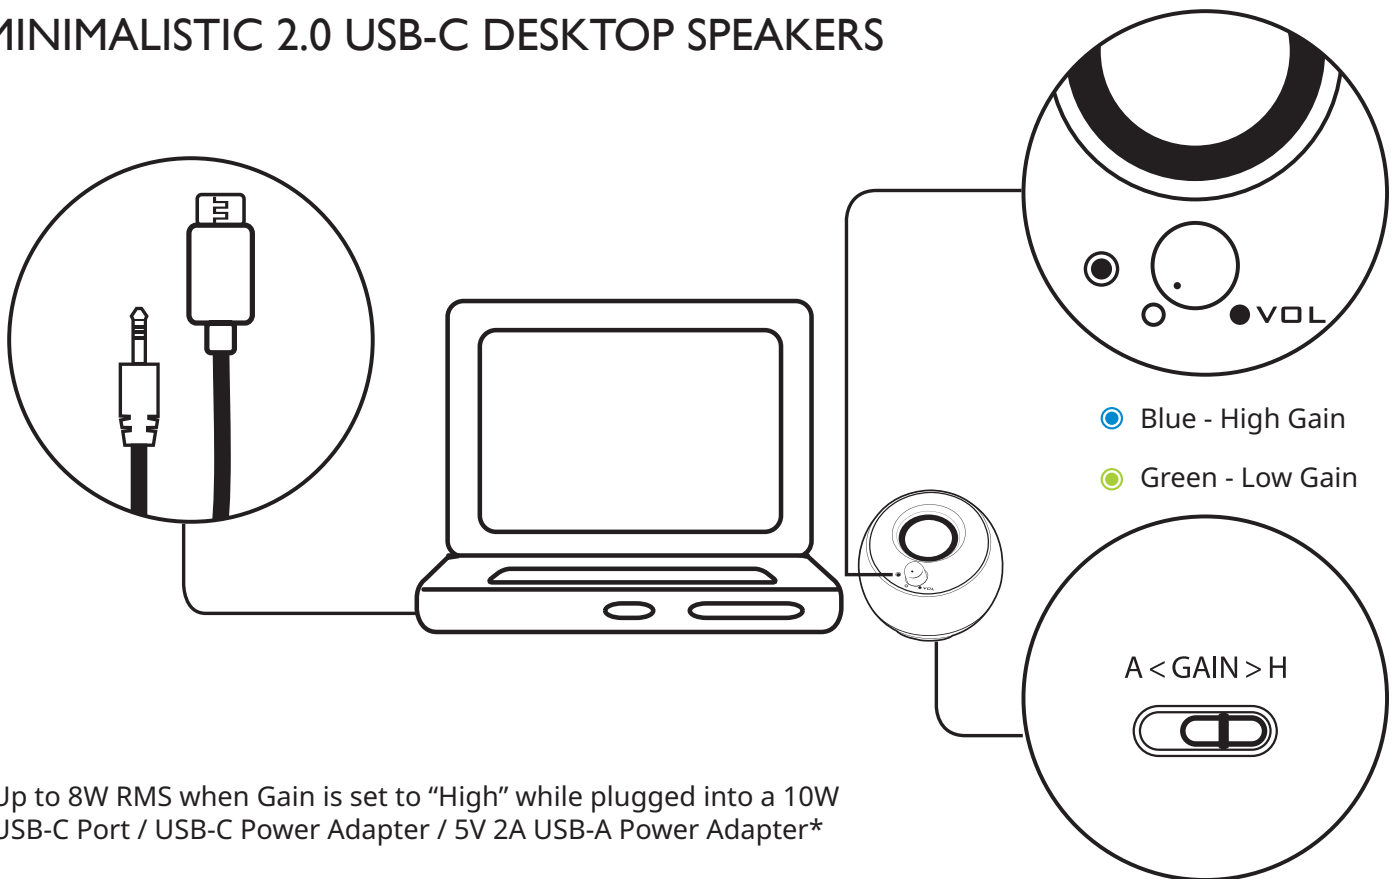

CREATIVE®

PEBBLE V2

MINIMALISTIC 2.0 USB-C DESKTOP SPEAKERS

Up to 8W RMS when Gain is set to "High" while plugged into a 10W USB-C Port / USB-C Power Adapter / 5V 2A USB-A Power Adapter*

*Not included