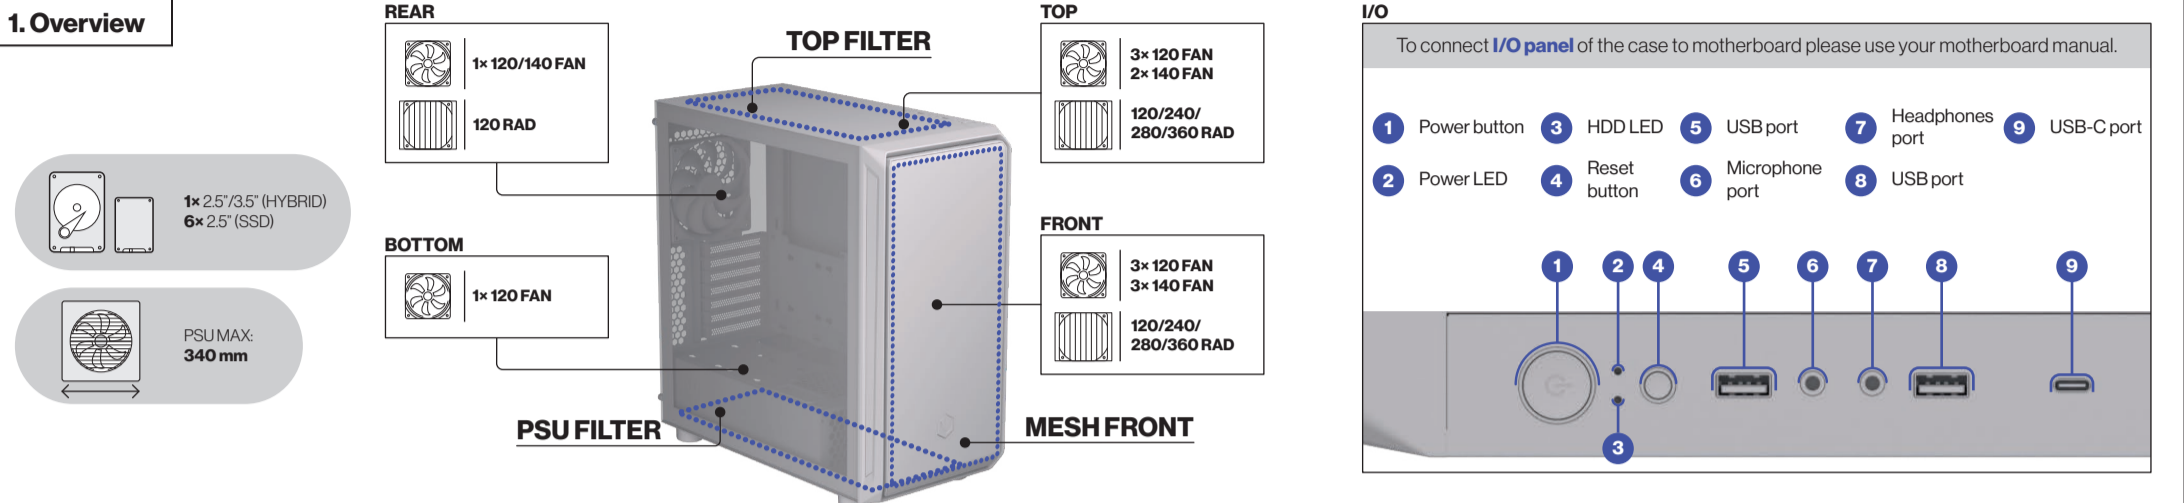

1. Overview