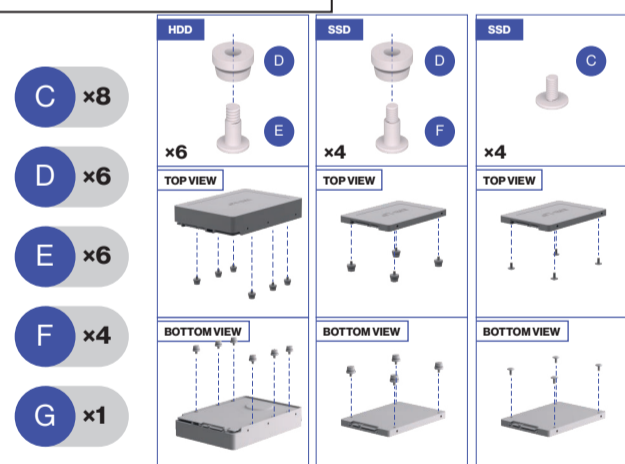

Arx 700 ARGB

5. Hardware installation