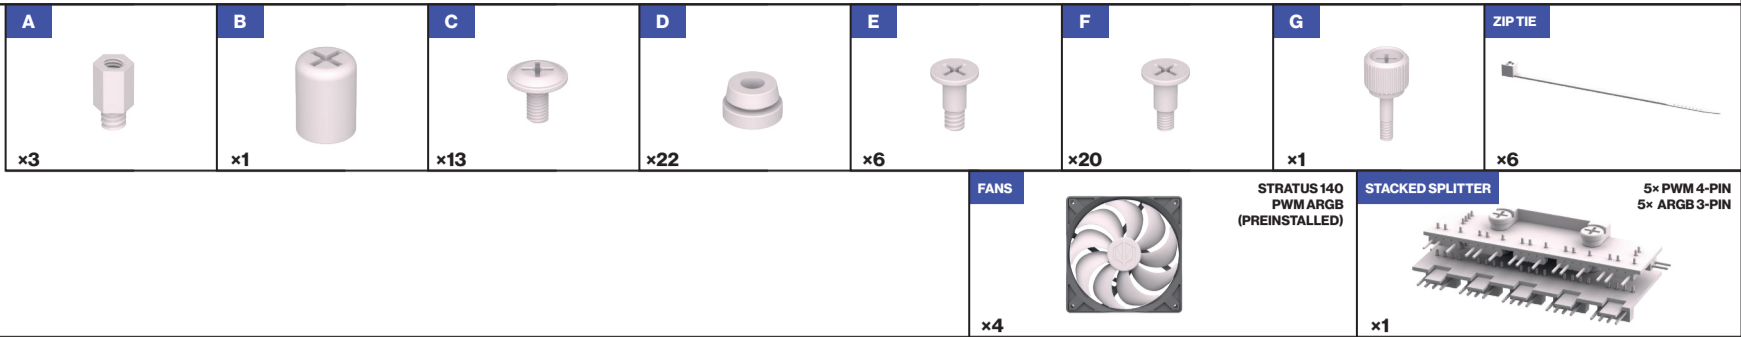

Arx 700 ARGB

ACCESSORIES